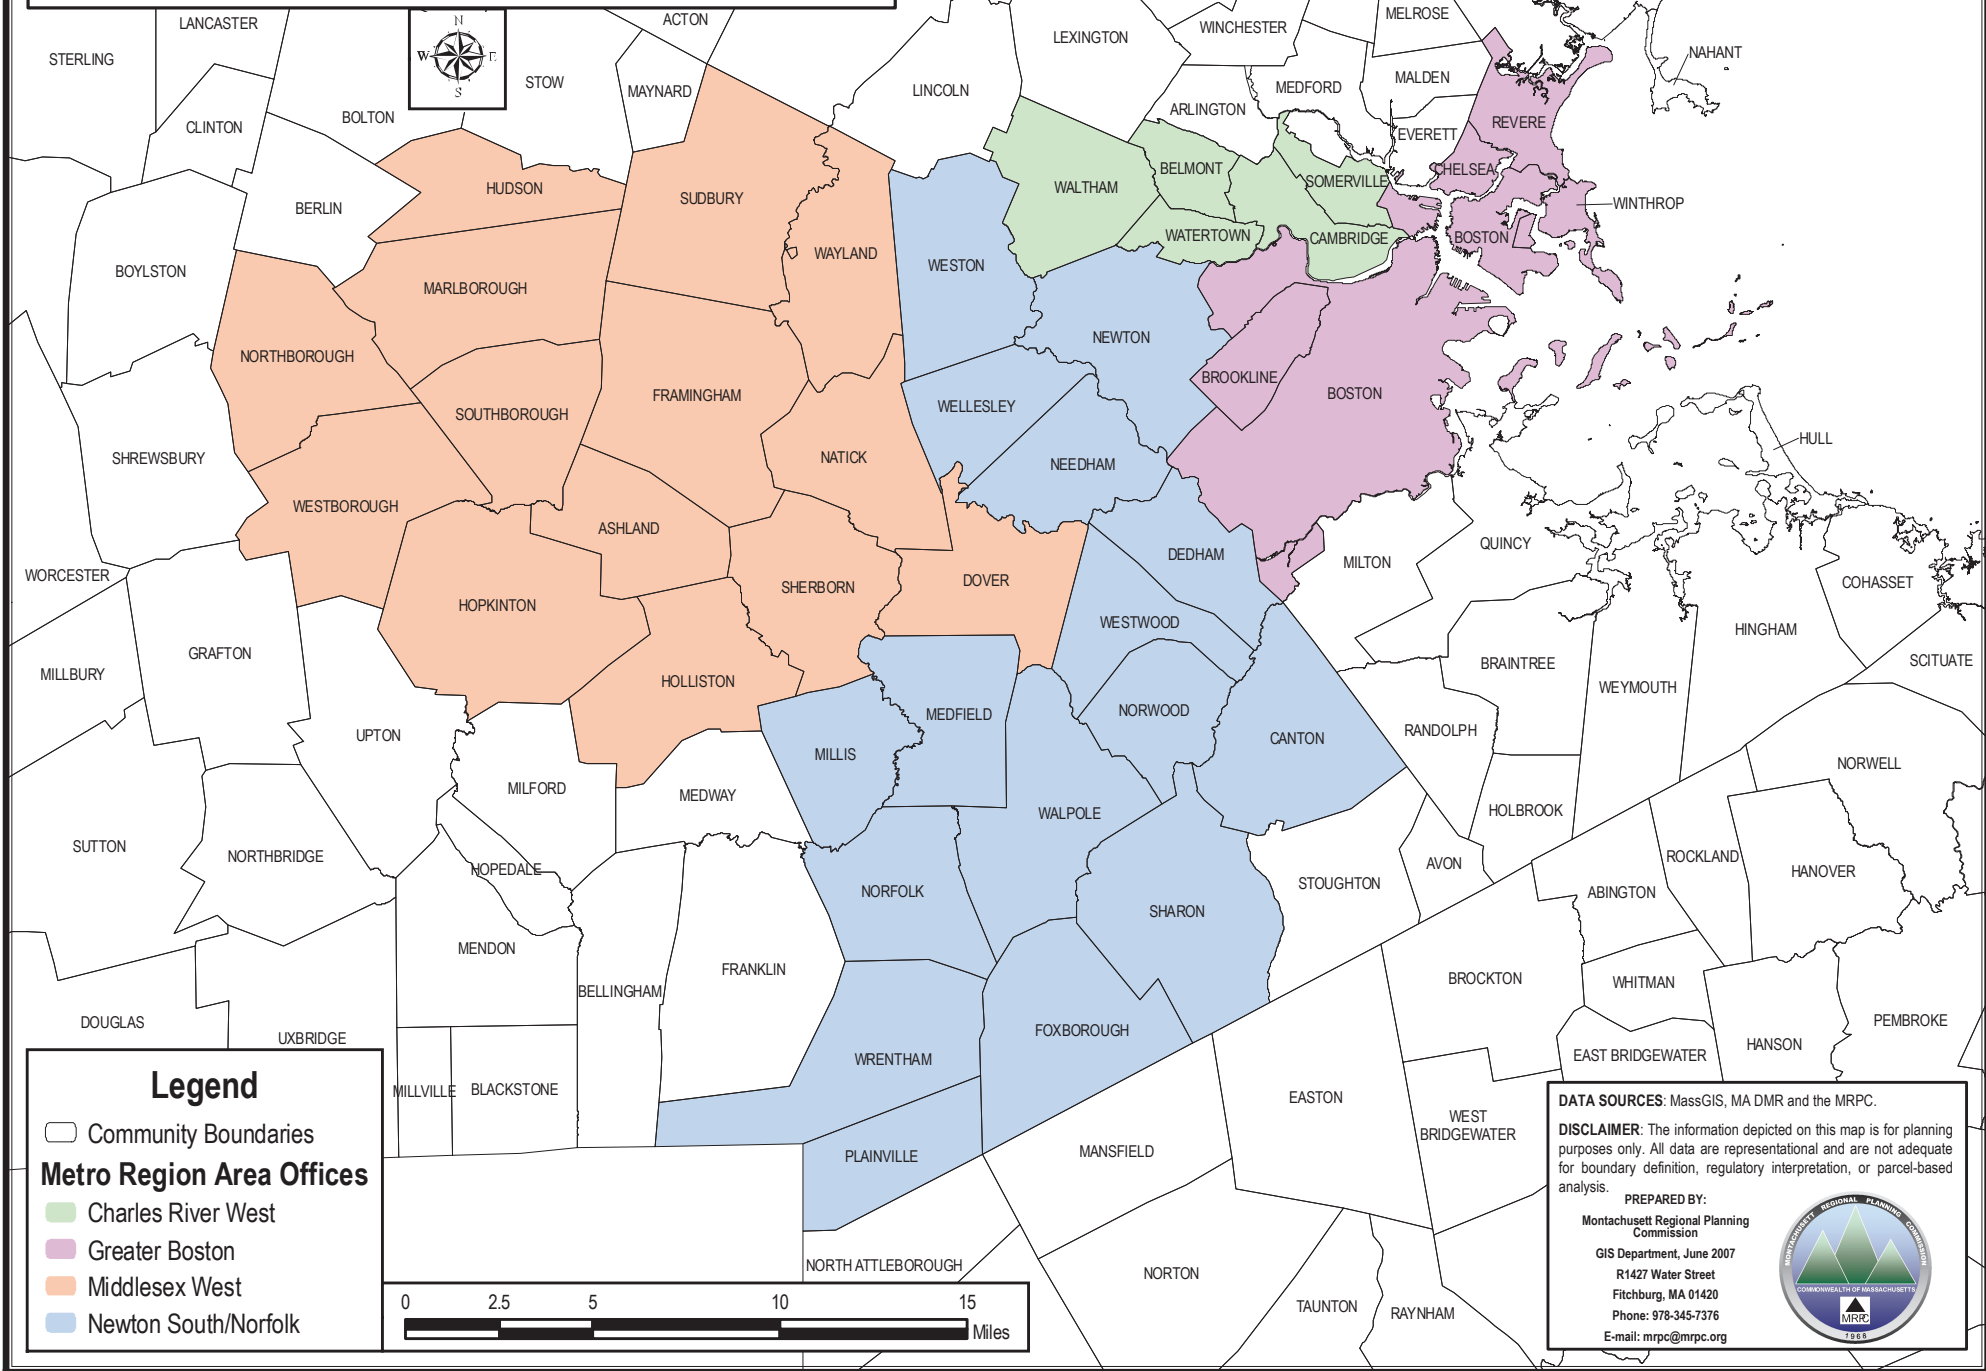

MA Department of Developmental Services Metro Region

Legend

- Community Boundaries

Metro Region Area Offices

- Charles River West
- Greater Boston
- Middlesex West
- Newton South/Norfolk

DATA SOURCES: MassGIS, MA DMR and the MRPC.

DISCLAIMER: The information depicted on this map is for planning purposes only. All data are representational and are not adequate for boundary definition, regulatory interpretation, or parcel-based analysis.